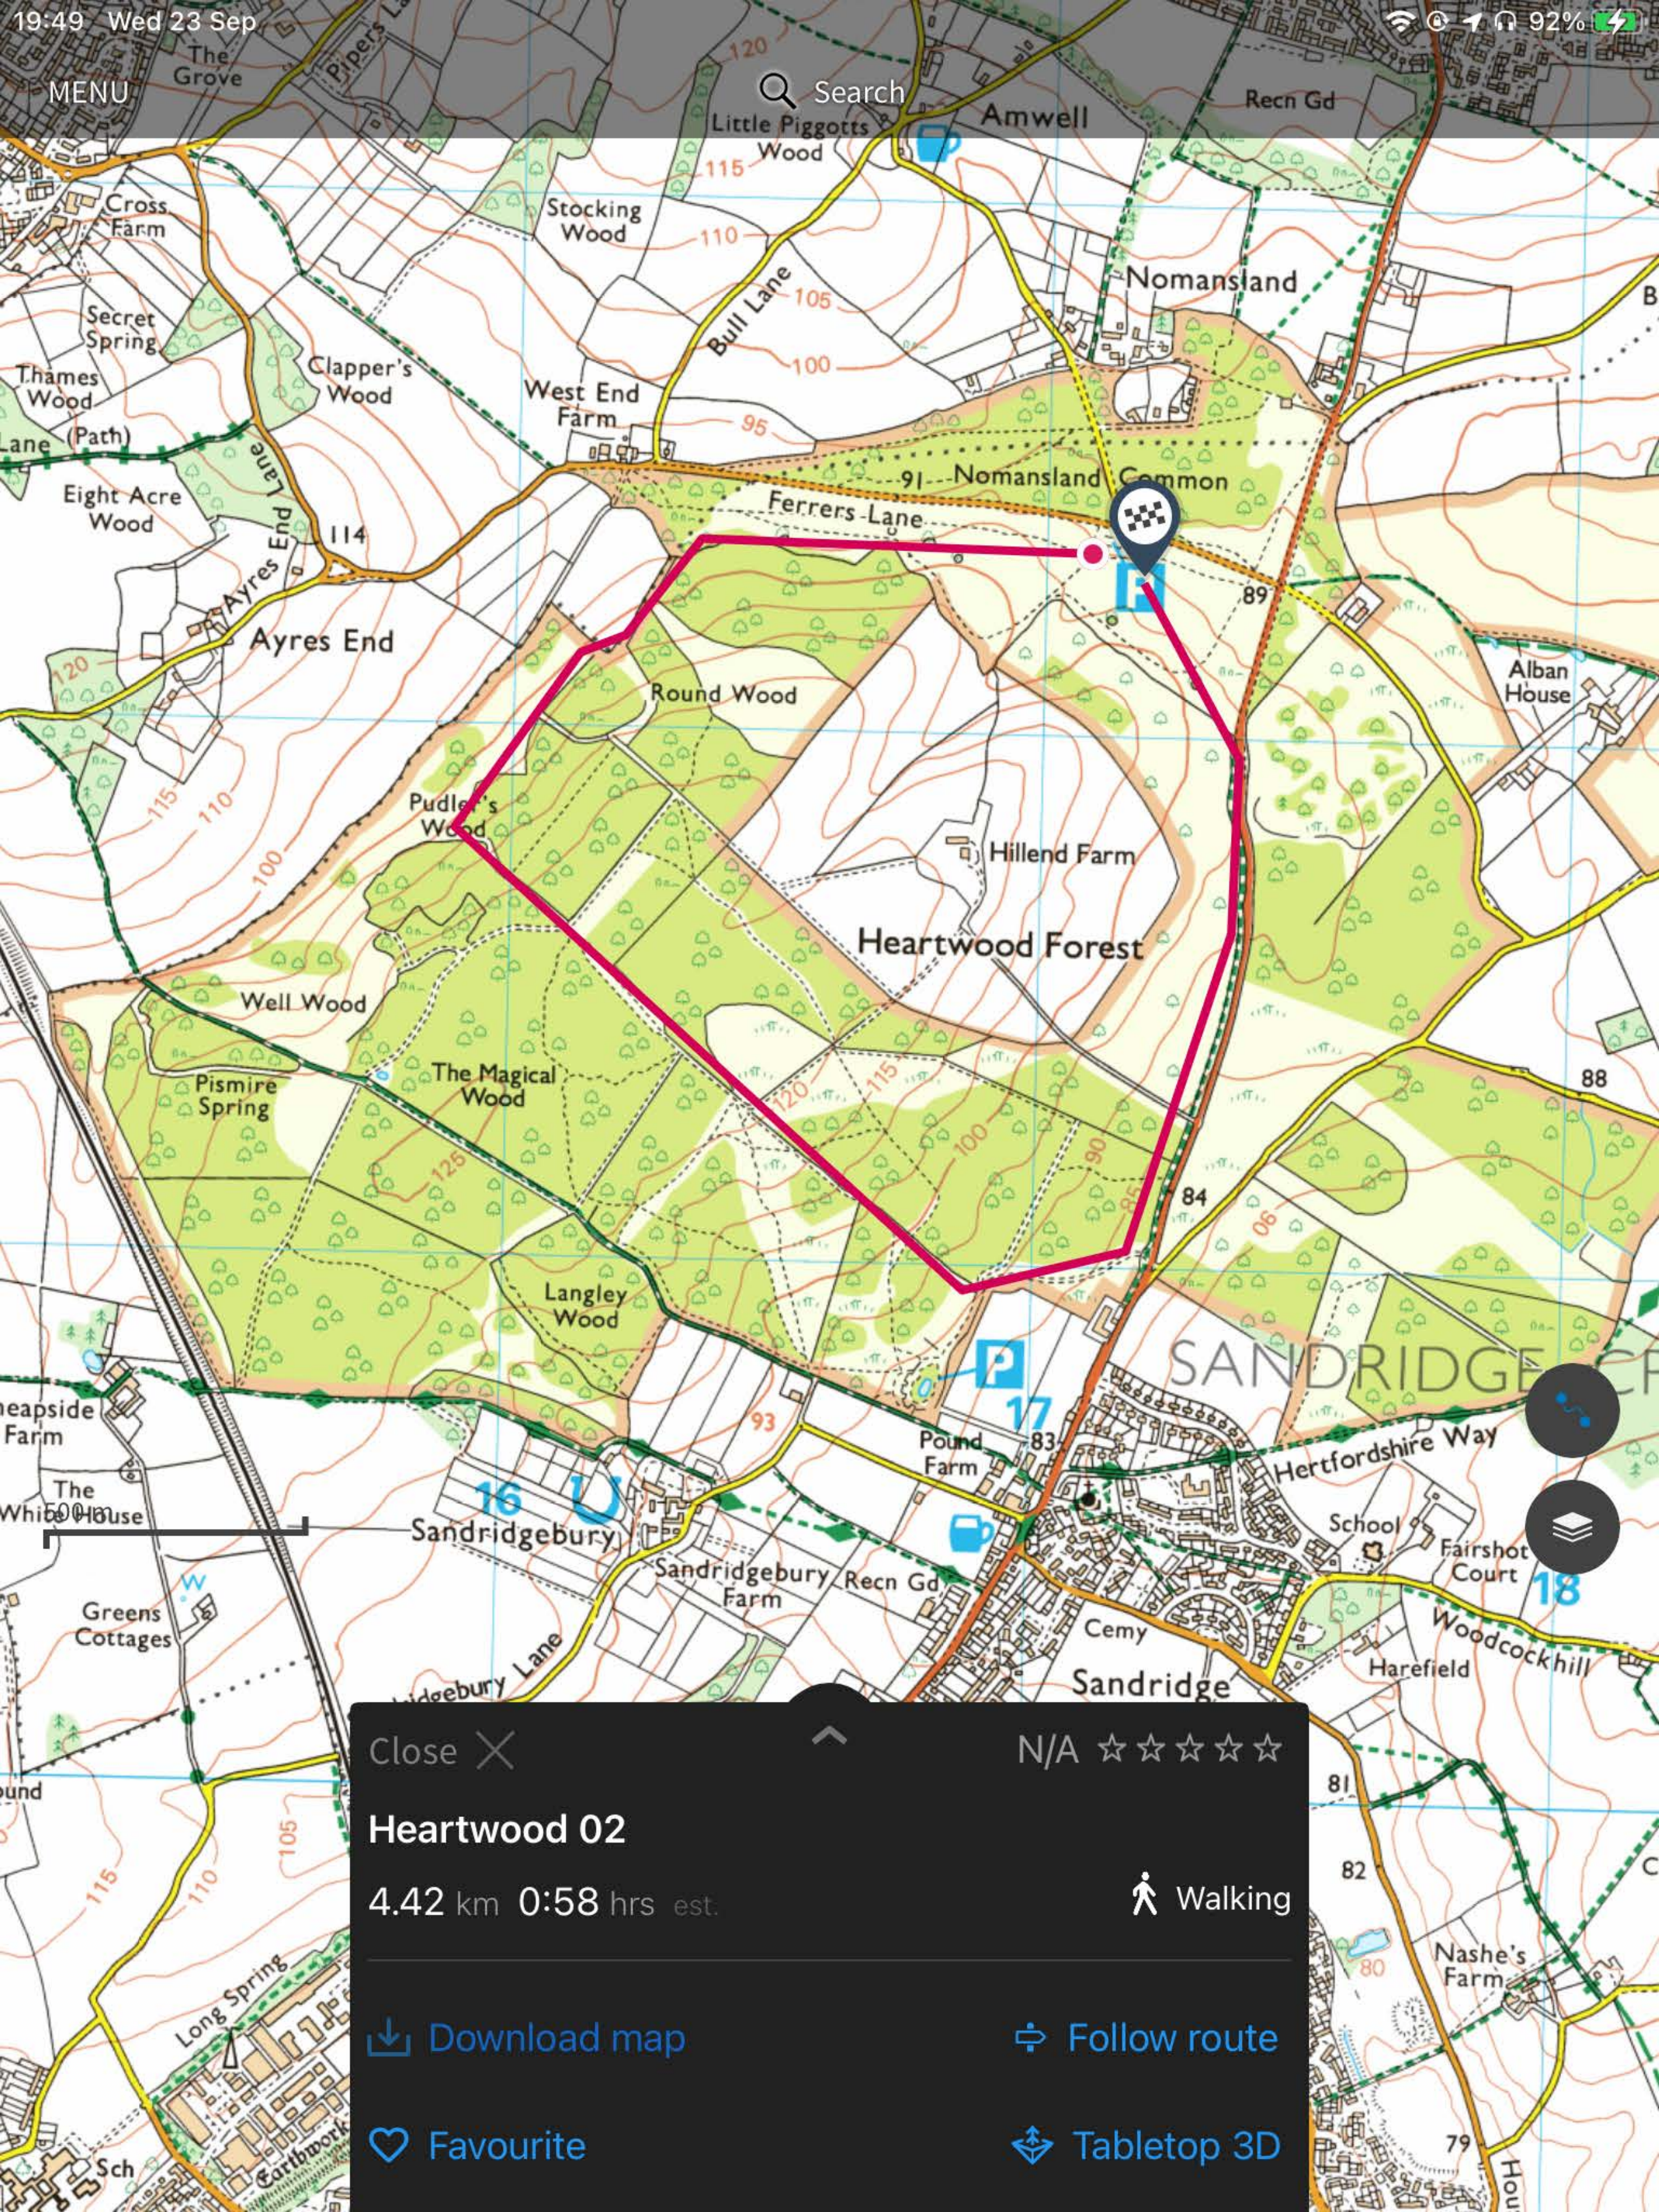

MENU

Search

Close X

N/A ☆☆☆☆☆

**Heartwood 02**

4.42 km 0:58 hrs est.  Walking

 Download map  Follow route

 Favourite  Tabletop 3D